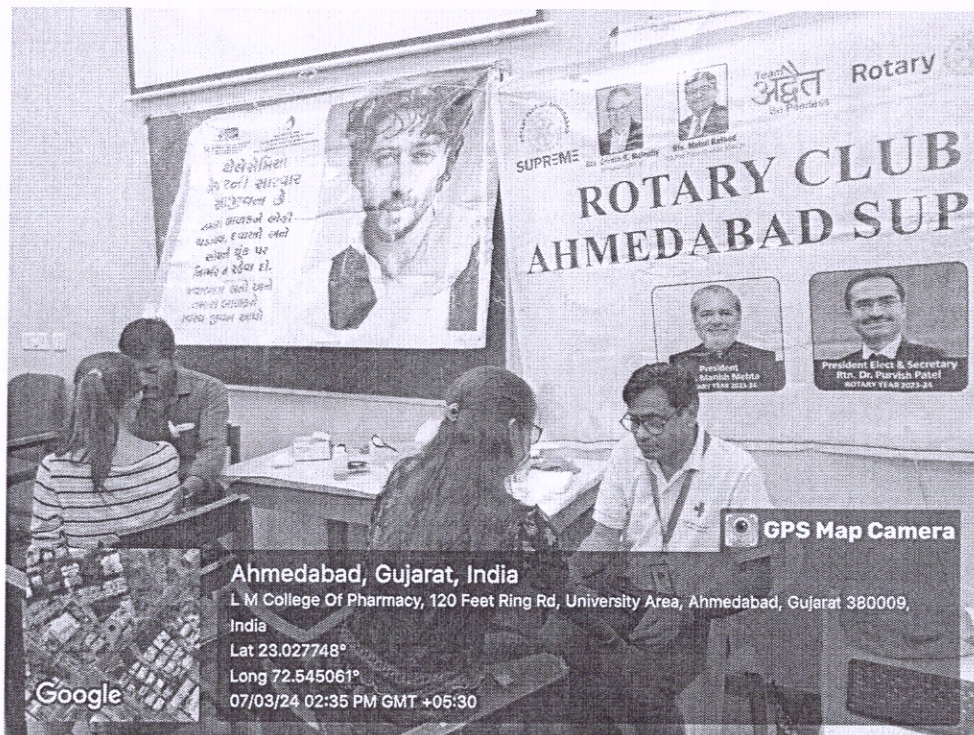

8. A few representative photographs (should be a part of the report) of the inaugural and valedictory functions and a few speakers conducting the sessions.