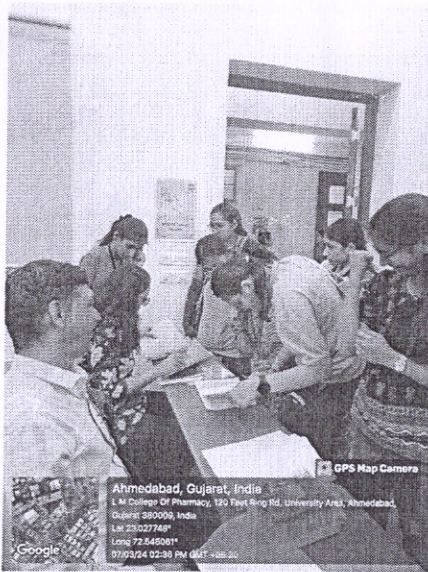

9. The Convener and the Coordinator(s) shall sign the report.

Signatures:

Name of Coordinator(s)

MITAL DALAL *MD*
DR. Misha Pasien *MP*

Name of the Convener

Sgaur
(Dr. Semita Gauri)

Principal

Mach...